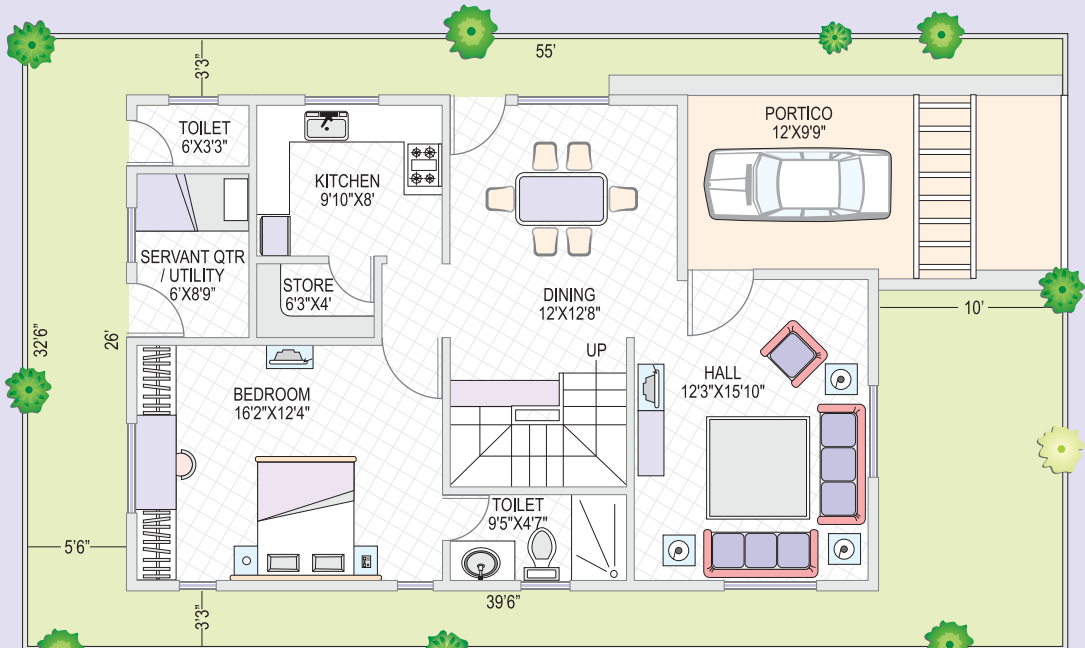

# bloomdale

SHAMIRPET, HYDERABAD

TYPE - D (3BHK DUPLEX)

TOTAL AREA : 2,190 Sft.

FIRST FLOOR

GROUND FLOOR