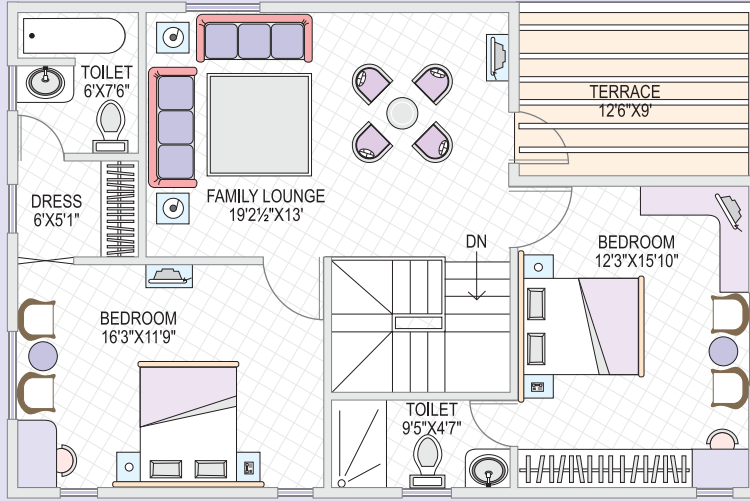

# bloomdale

SHAMIRPET, HYDERABAD

TYPE - D (3BHK DUPLEX)

TOTAL AREA : 2,190 Sft.

FIRST FLOOR

GROUND FLOOR